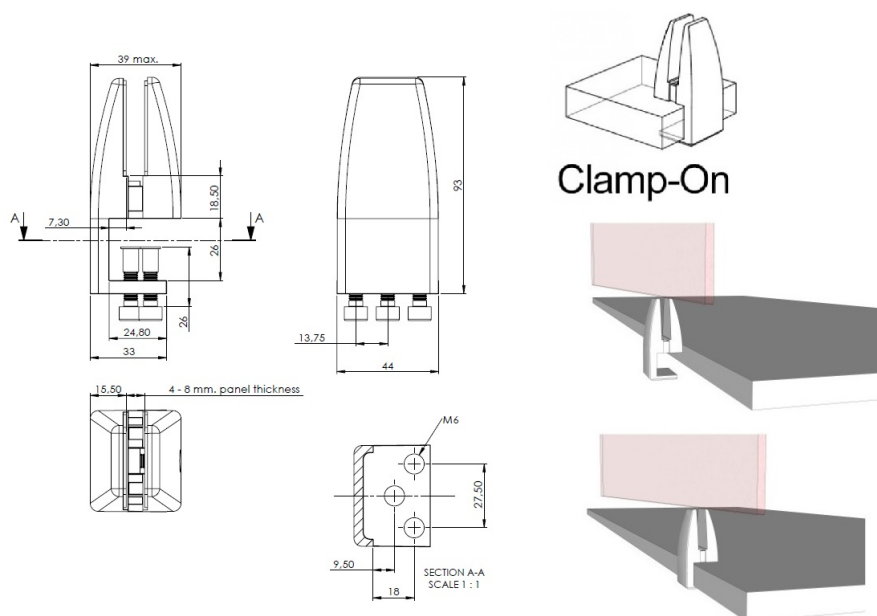

PRODUCT SHEET

Description:

Partition Panel Clamp, Clamp-On, Alu, Black Painted, F/4-8mm Panel Thickness. Incl. 3 Pcs of Bolts M6x25mm & 3 Pcs. of, Plastic Caps

Item number:

22.10.806-0

Units	Box	Carton	HS Code	Barcode
Pcs.	1	100	7616991099	 5704866503280

SISO A/S

Mileparken 11
DK-2740 Skovlunde
Denmark
VAT: DK 24786013

Phone +45 45 830 900

www.siso.dk
siso@siso.dk

Danske Bank
Nytorv Branch
Copenhagen
SWIFT: DABADKKK

Account no.
4180 3112 112936
IBAN Account
DK7230003112112936